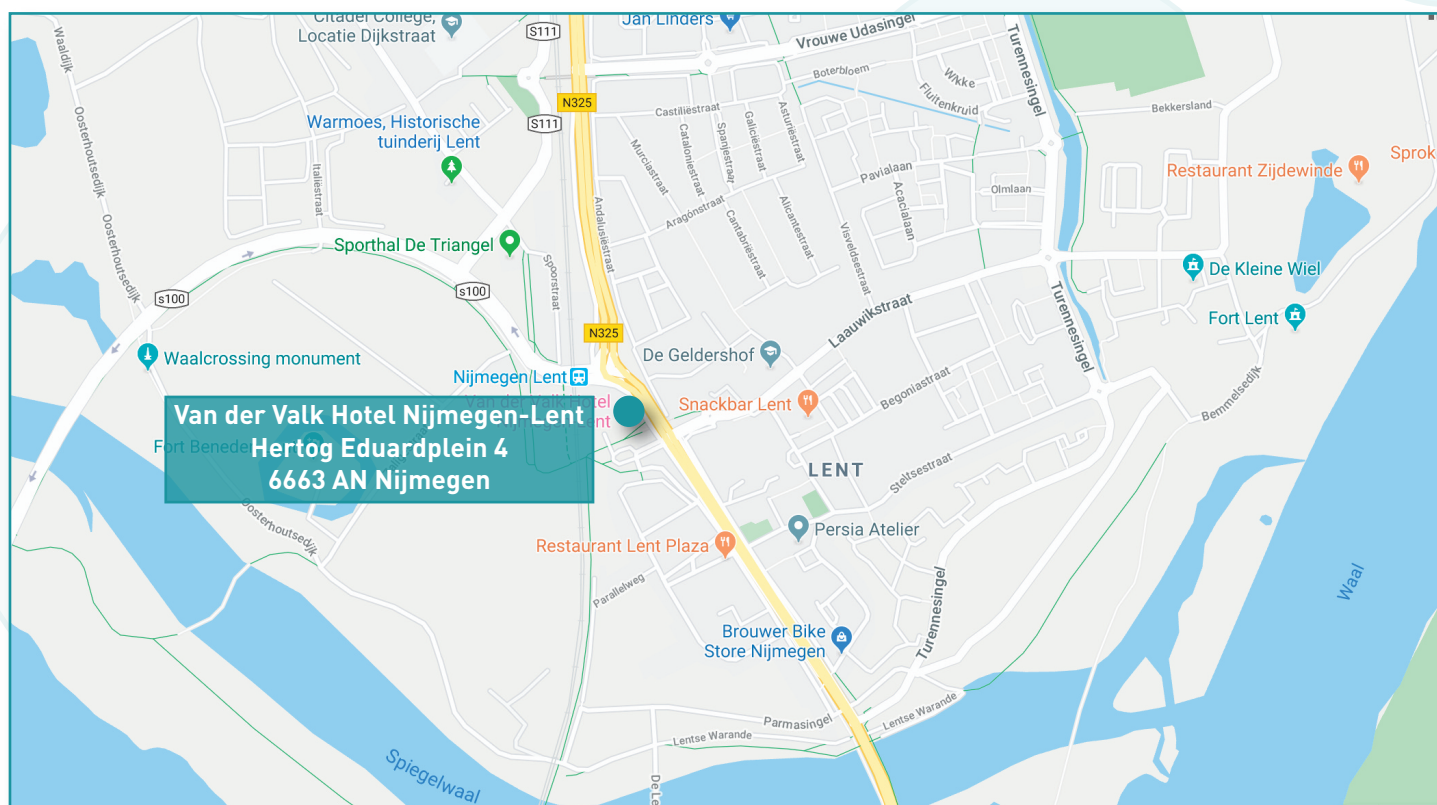

HDM-FUN

Kick-off Meeting

12th-13th February 2020

Van der Valk Hotel Nijmegen-Lent - Nijmegen, Netherlands

INFO

MEETING VENUE and SUGGESTED HOTEL

Van der Valk Hotel Nijmegen-Lent - Hertog Eduardplein 4 - 6663 AN Nijmegen - www.valknijmegen.nl/en

HOW TO GET THERE

The Van der Valk Hotel Nijmegen-Lent is located directly at Nijmegen Lent station.

The largest airport in the Netherlands - Schiphol is approximately 90 minutes away and offers a direct train connection to Nijmegen (Schiphol - Nijmegen).

Ticket costs approximately € 20,00.

You can use the following websites to plan your trip (NS journey planner and 9292 journey planner):

<https://www.schiphol.nl/en/>

<https://www.ns.nl/en>

<https://9292.nl/en#>

NETWORKING DINNER - 12th FEBRUARY (h. 20.00)

Restaurant Van der Valk Hotel Nijmegen-Lent (ground floor)

This project has received funding from the European Union's Horizon 2020 research and innovation programme under grant agreement No 847507

Organization and Graphic project by:

Inn·Acta